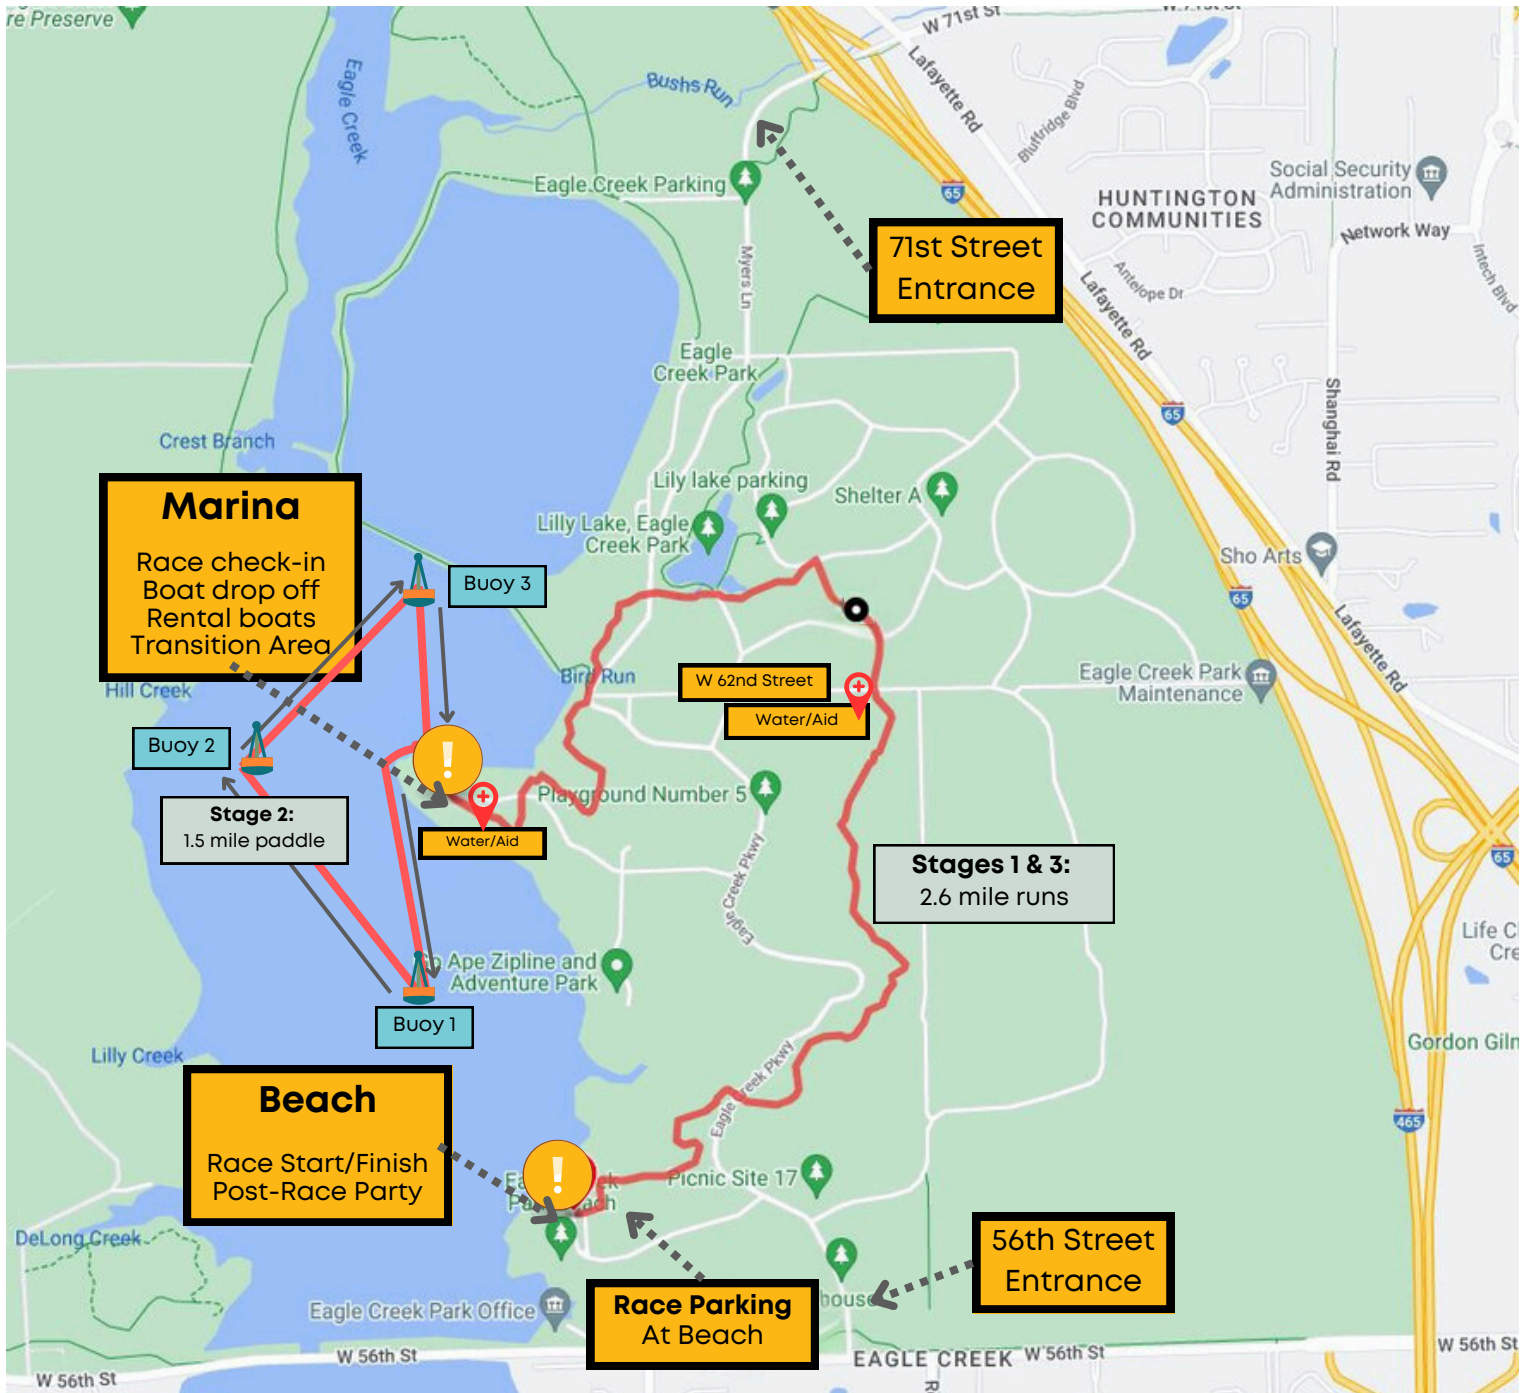

Iron Eagle Paddle & Run

Eagle Creek Park, Indianapolis, IN

2.6 mile trail run

1.5 mile paddle

2.6 mile train run

Iron Eagle Paddle & Run

Eagle Creek Park, Indianapolis, IN

Run Course

Stage 1: 2.6 mile trail run

Stage 3: 2.6 mile trail run

Iron Eagle Paddle & Run

Eagle Creek Park, Indianapolis, IN

Paddle Course

Stage 2: 1.6 mile paddle