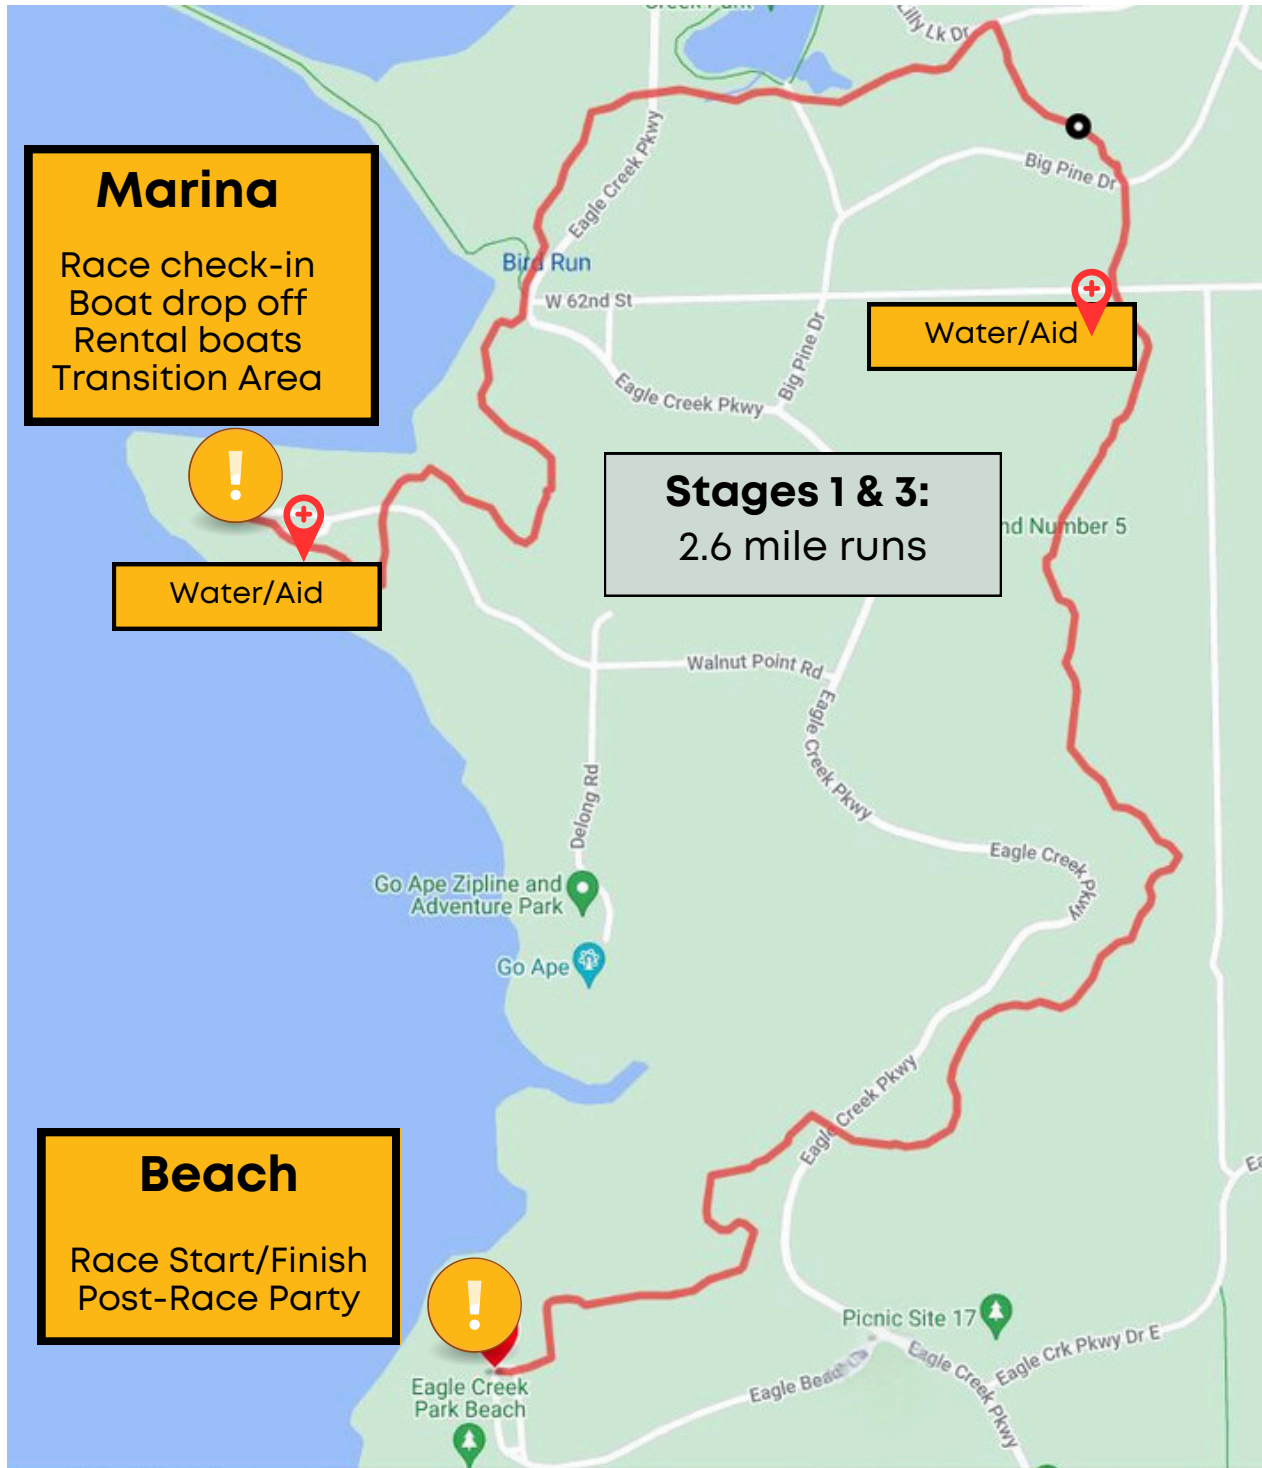

Iron Eagle Paddle & Run

Eagle Creek Park, Indianapolis, IN

2.6 mile trail run

1.5 mile paddle

2.6 mile train run

Iron Eagle Paddle & Run

Eagle Creek Park, Indianapolis, IN

Run Course

Stage 1: 2.6 mile trail run

Stage 3: 2.6 mile trail run

Iron Eagle Paddle & Run

Eagle Creek Park, Indianapolis, IN

Paddle Course

Stage 2: 1.6 mile paddle