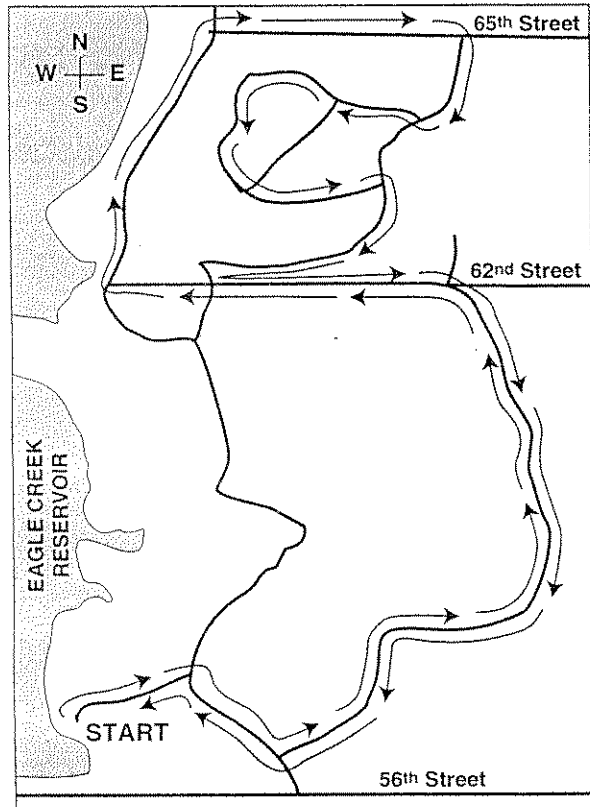

# EAGLE CREEK RUNNING COURSE

## 10K RUN

Start 56 feet west of first entrance to east parking lot at beach area

- 1M 123 feet north of 13 MPH sign
- 2M 209 feet south of 10 MPH sign
- 3M 133 feet north of north circle road sign
- 5K 105 feet west of sign #13 picnic area
- 4M 99 feet north of sign #8 picnic area
- 5M 555 feet north of sign 15 MPH
- 6M 35 feet east of NO PARKING sign at gravel road east of beach area
- 10K Finish 55 feet north of swim beach sign

## 8K RUN

Start 56 feet west of first entrance to east parking lot of beach area

- 1M 123 feet north of 15 MPH sign
- 2M 139 feet east of sign #7 picnic area
- 3M 60 feet 8 inches south of sign NO VEHICLE ALLOWED OFF ROADWAY
- 5K South of 3M
- 4M 76 feet north of sign NO PARKING ALONG ROADWAY
- 8K Finish 134 feet 9 inches north of swim beach sign

## 5K RUN

Start 56 feet 4 inches west of first entrance to east parking lot at beach area SW edge

- 1M 123 feet north of 15 MPH sign
- 2M 10 feet south of #5 picnic area sign
- 3M 14½ feet west of DO NOT ENTER sign at swimming beach area
- 5K Finish 125 feet north of swim beach sign