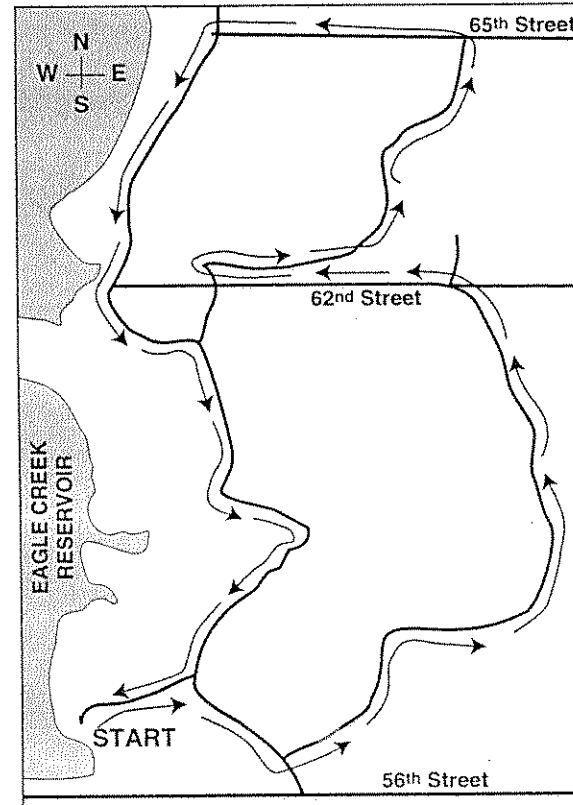

## 10K RUN

Start 56 feet west of first entrance to east parking lot at beach area

- 1M 123 feet north of 13 MPH sign
- 2M 209 feet south of 10 MPH sign
- 3M 133 feet north of north circle road sign
- 5K 105 feet west of sign #13 picnic area
- 4M 99 feet north of sign #8 picnic area
- 5M 555 feet north of sign 15 MPH
- 6M 35 feet east of NO PARKING sign at gravel road east of beach area
- 10K Finish 55 feet north of swim beach sign

## 8K RUN

Start 56 feet west of first entrance to east parking lot of beach area

- 1M 123 feet north of 15 MPH sign
- 2M 139 feet east of sign #7 picnic area
- 3M 60 feet 8 inches south of sign NO VEHICLE ALLOWED OFF ROADWAY
- 5K South of 3M
- 4M 76 feet north of sign NO PARKING ALONG ROADWAY
- 8K Finish 134 feet 9 inches north of swim beach sign

## 5K RUN

Start 56 feet 4 inches west of first entrance to east parking lot at beach area SW edge

- 1M 123 feet north of 15 MPH sign
- 2M 10 feet south of #5 picnic area sign
- 3M 14½ feet west of DO NOT ENTER sign at swimming beach area
- 5K Finish 125 feet north of swim beach sign