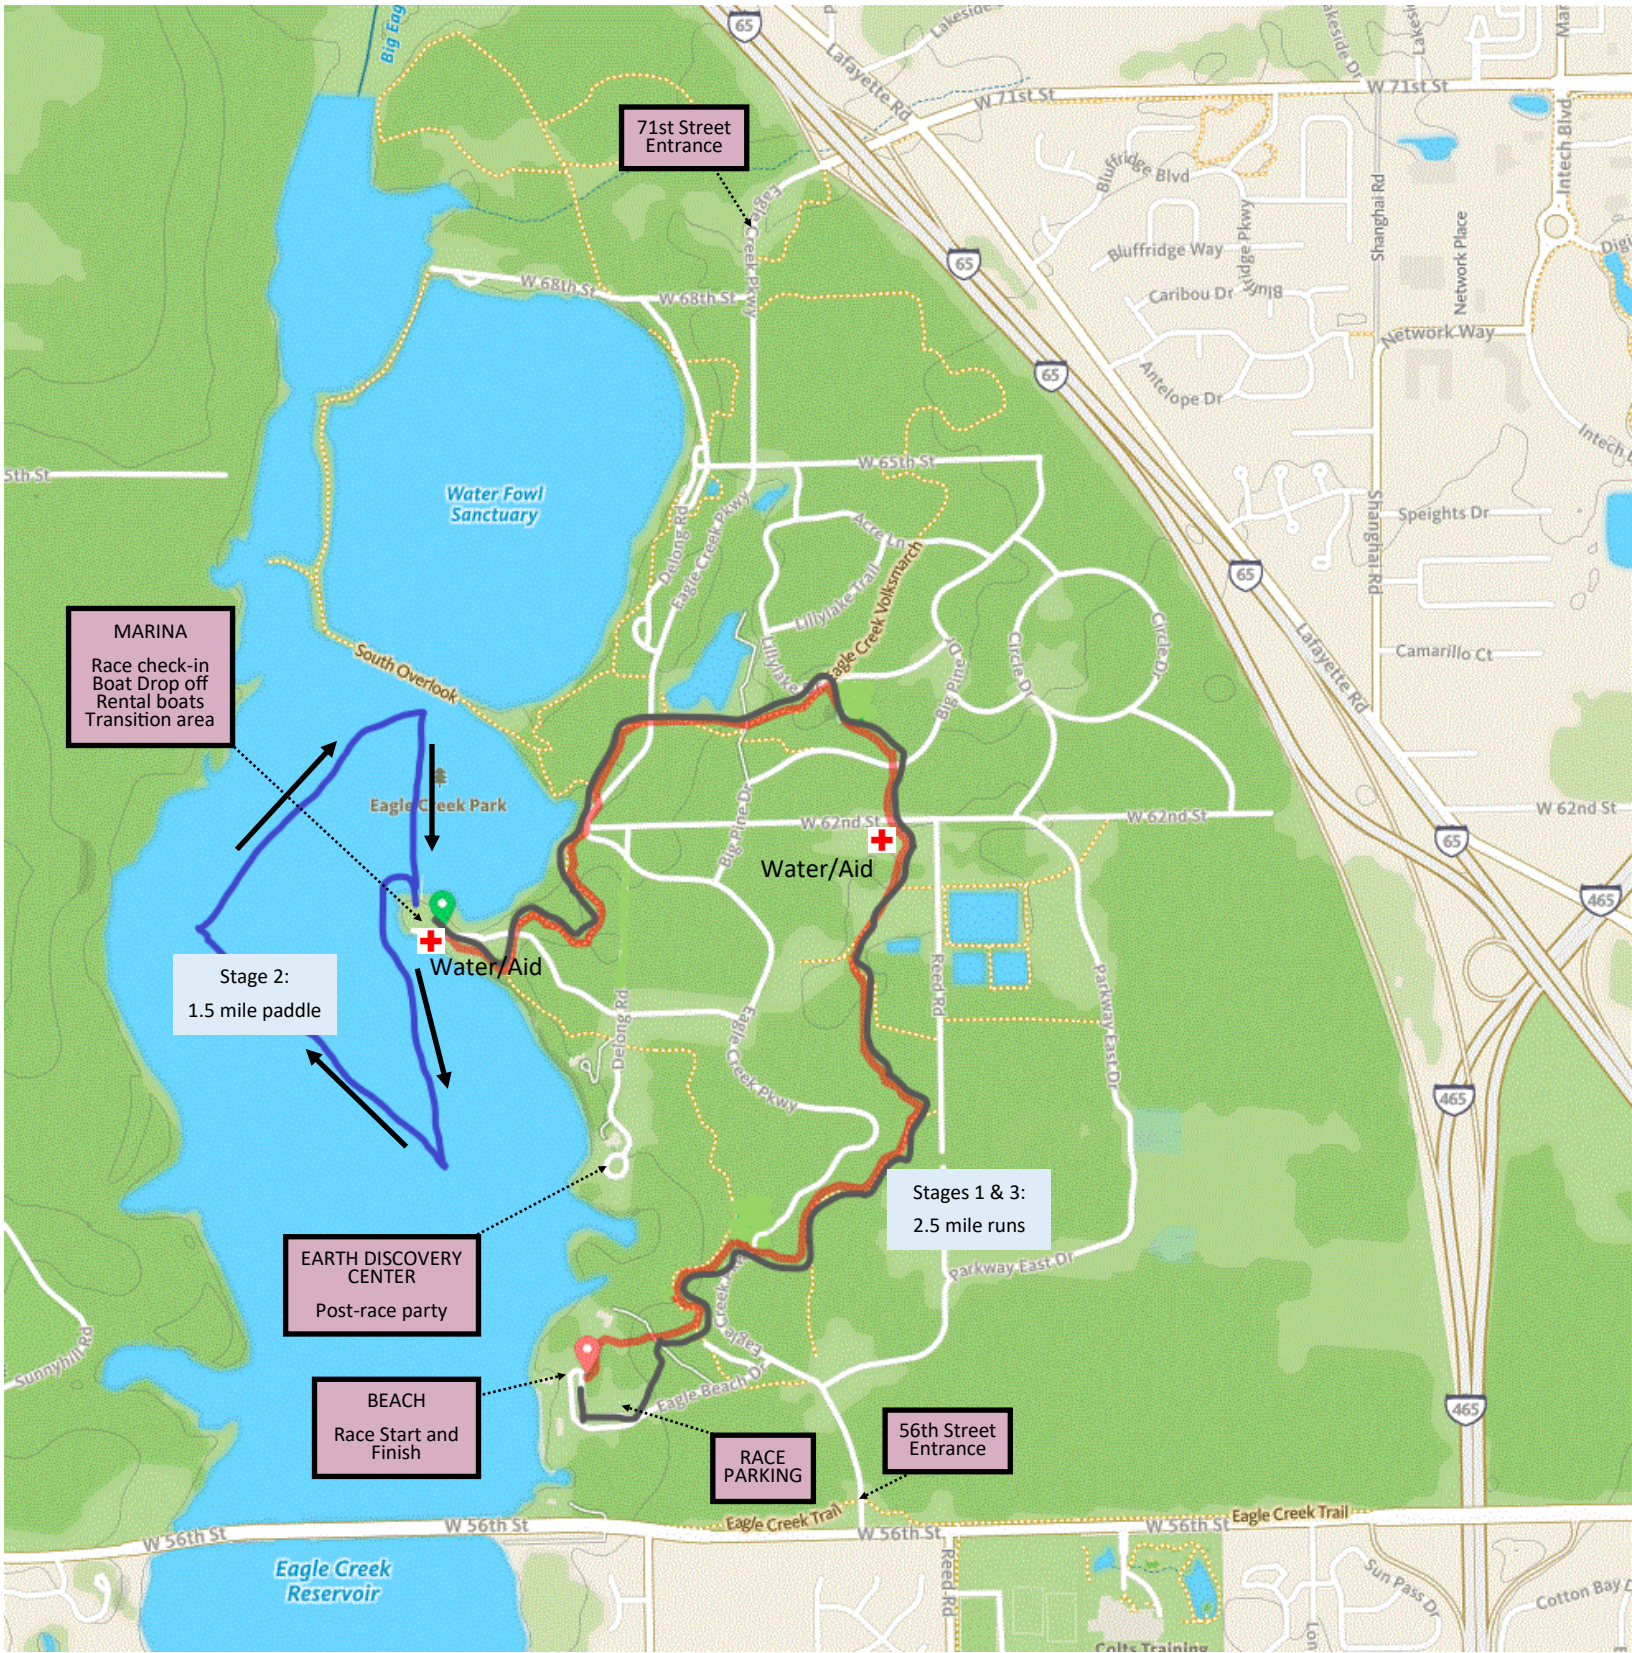

Iron Eagle Paddle and Run

Eagle Creek Park, Indianapolis, IN

2.5 mile trail run—1.5 mile paddle—2.5 mile trail run

Iron Eagle Paddle and Run

Eagle Creek Park, Indianapolis, IN

2.5 mile trail run—1.5 mile paddle—2.5 mile trail run