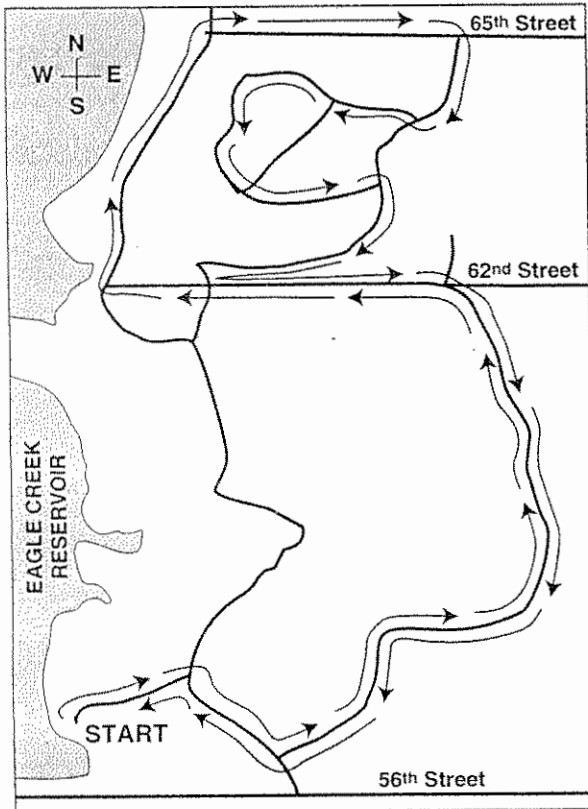

# EAGLE CREEK RUNNING COURSE

## 10K RUN

Start 56 feet west of first entrance to east parking lot at beach area

- 1M 123 feet north of 13 MPH sign
- 2M 209 feet south of 10 MPH sign
- 3M 133 feet north of north circle road sign
- 5K 105 feet west of sign #13 picnic area
- 4M 99 feet north of sign #8 picnic area
- 5M 555 feet north of sign 15 MPH
- 6M 35 feet east of NO PARKING sign at gravel road east of beach area
- 10K Finish 55 feet north of swim beach sign

## 8K RUN

Start 56 feet west of first entrance to east parking lot of beach area

- 1M 123 feet north of 15 MPH sign
- 2M 139 feet east of sign #7 picnic area
- 3M 60 feet 8 inches south of sign NO VEHICLE ALLOWED OFF ROADWAY
- 5K South of 3M
- 4M 76 feet north of sign NO PARKING ALONG ROADWAY
- 8K Finish 134 feet 9 inches north of swim beach sign

## 5K RUN

Start 56 feet 4 inches west of first entrance to east parking lot at beach area SW edge

- 1M 123 feet north of 15 MPH sign
- 2M 10 feet south of #5 picnic area sign
- 3M 14½ feet west of DO NOT ENTER sign at swimming beach area
- 5K Finish 125 feet north of swim beach sign