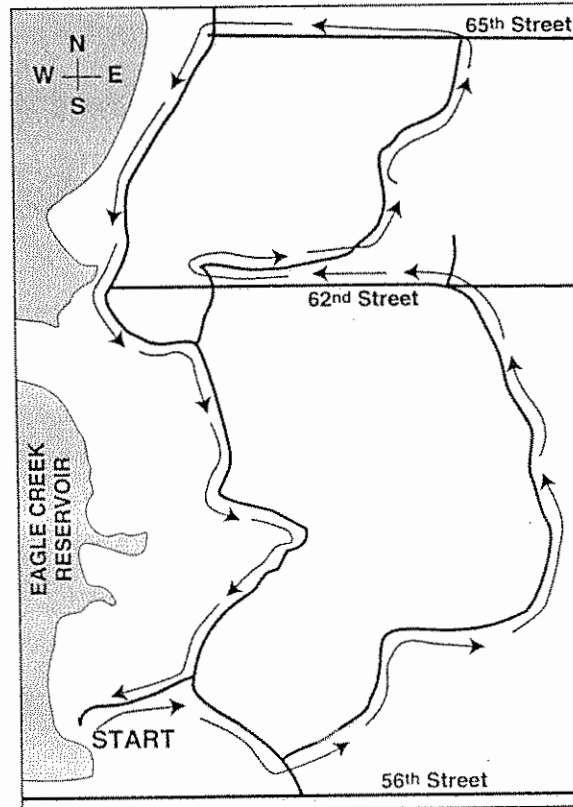

## 10K RUN

Start 56 feet west of first entrance to east parking lot at beach area

- 1M 123 feet north of 13 MPH sign
- 2M 209 feet south of 10 MPH sign
- 3M 133 feet north of north circle road sign
- 5K 105 feet west of sign #13 picnic area
- 4M 99 feet north of sign #8 picnic area
- 5M 555 feet north of sign 15 MPH
- 6M 35 feet east of NO PARKING sign at gravel road east of beach area
- 10K Finish 55 feet north of swim beach sign

## 8K RUN

Start 56 feet west of first entrance to east parking lot of beach area

- 1M 123 feet north of 15 MPH sign
- 2M 139 feet east of sign #7 picnic area
- 3M 60 feet 8 inches south of sign NO VEHICLE ALLOWED OFF ROADWAY
- 5K South of 3M
- 4M 76 feet north of sign NO PARKING ALONG ROADWAY
- 8K Finish 134 feet 9 inches north of swim beach sign

## 5K RUN

Start 56 feet 4 inches west of first entrance to east parking lot at beach area SW edge

- 1M 123 feet north of 15 MPH sign
- 2M 10 feet south of #5 picnic area sign
- 3M 14½ feet west of DO NOT ENTER sign at swimming beach area
- 5K Finish 125 feet north of swim beach sign