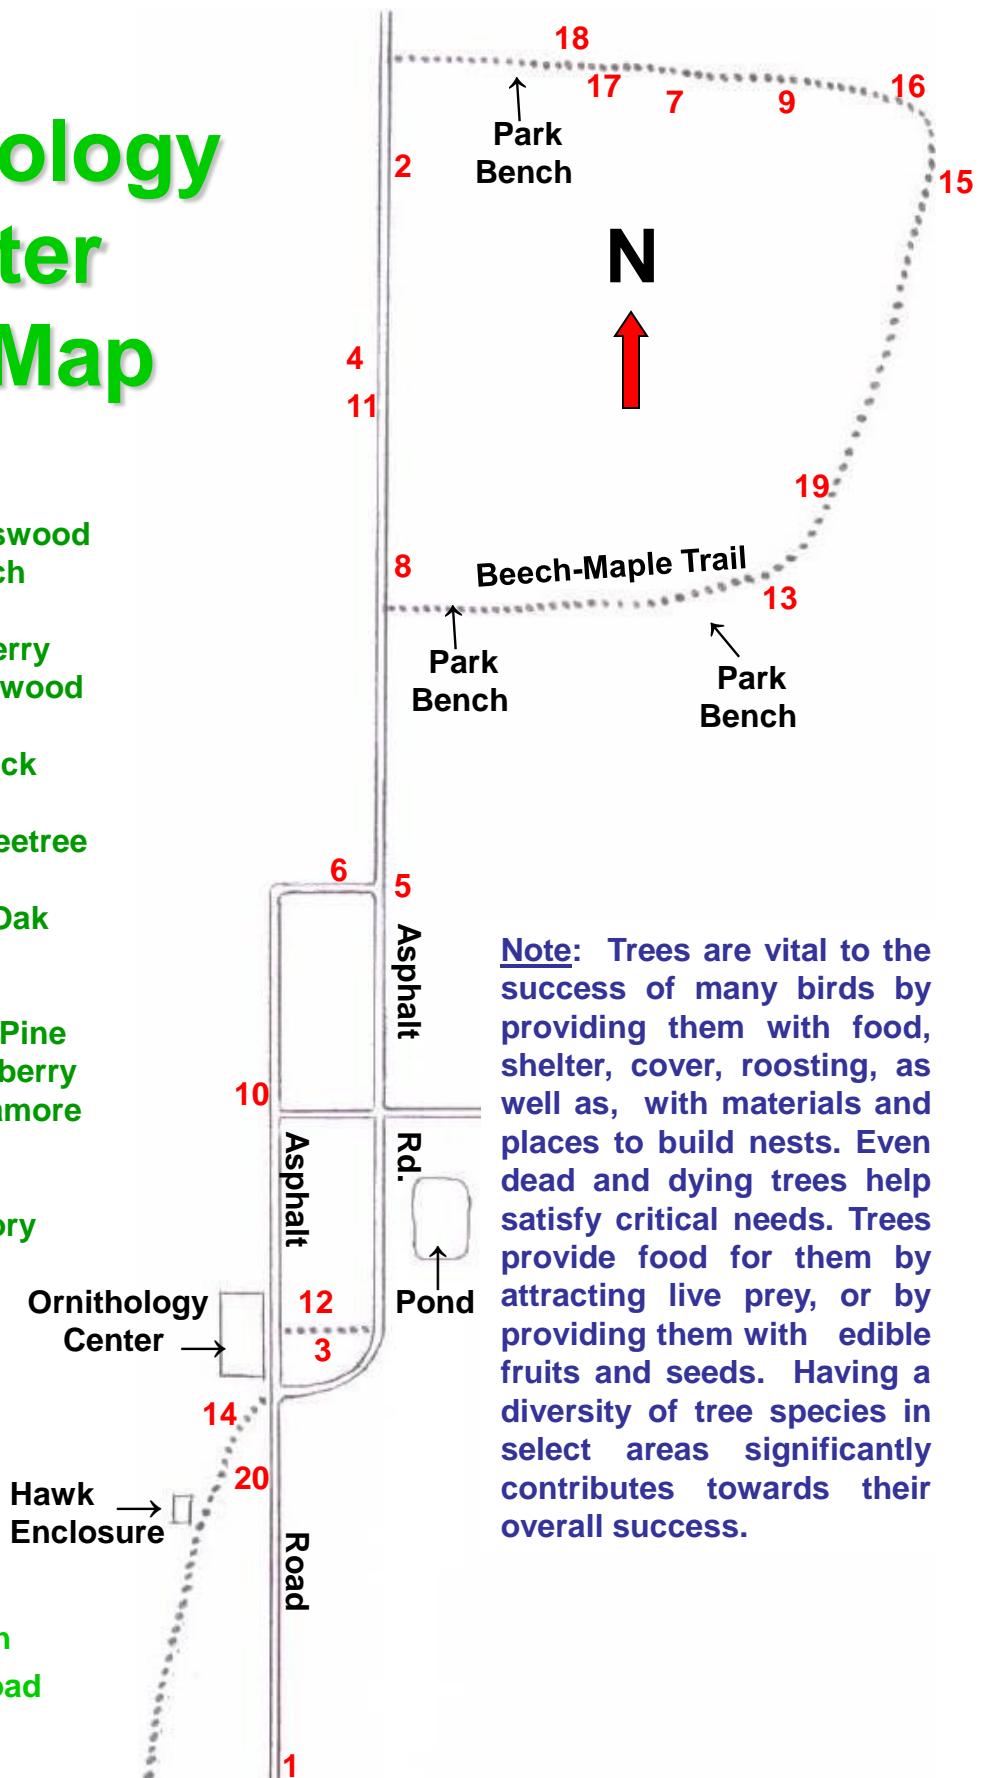

# Ornithology Center Tree Map

## Legend:

1. American Basswood
2. American Beech
3. White Birch
4. Wild Black Cherry
5. Flowering Dogwood
6. Hawthorn
7. Eastern Hemlock
8. Blue Beech
9. Kentucky Coffeetree
10. Sugar Maple
11. Northern Red Oak
12. White Ash
13. Pawpaw
14. Eastern White Pine
15. Northern Hackberry
16. American Sycamore
17. Rock Elm
18. Tuliptree
19. Bitternut Hickory
20. Yellowwood

- = Park Bench
- == Asphalt Road
- .... Dirt Trail

**Note:** Trees are vital to the success of many birds by providing them with food, shelter, cover, roosting, as well as, with materials and places to build nests. Even dead and dying trees help satisfy critical needs. Trees provide food for them by attracting live prey, or by providing them with edible fruits and seeds. Having a diversity of tree species in select areas significantly contributes towards their overall success.