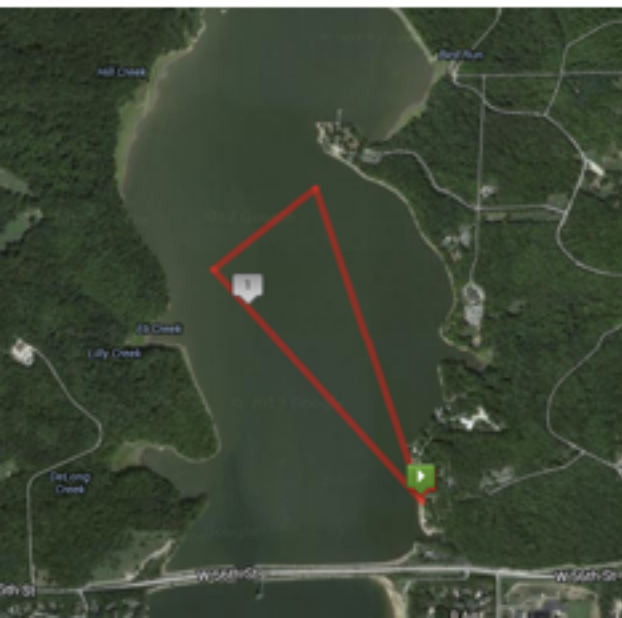

2014 Iron Eagle Run-Paddle-Run

Run (Start) - 2.5

Paddle - 1.5 mi

Run (Finish) - 3.5 mi